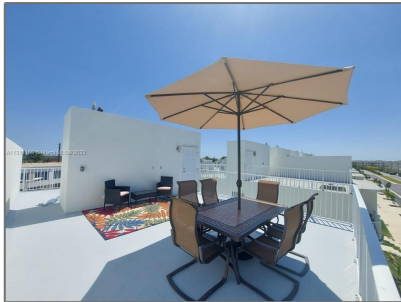

Residential Lease For Rent

- 25772 SW 143rd Path # 25772, Homestead,
Florida 33032

Basic [Details](#)

Property Type:	Residential Lease
Listing Type:	For Rent
Listing ID:	A11311183
Price:	\$2,500
Bedrooms:	4
Bathrooms:	3
Half Bathrooms:	1
Lot Area:	1,300 Sqft

Address [Map](#)

Country:	US
State:	FL
County:	Miami-Dade County
City:	Homestead
Zipcode:	33032
Street:	25772 SW 143rd Path # 25772

Features

<input checked="" type="checkbox"/>	Pet Allowed:	More Than 20 Lbs
<input checked="" type="checkbox"/>	Furnished:	Unfurnished