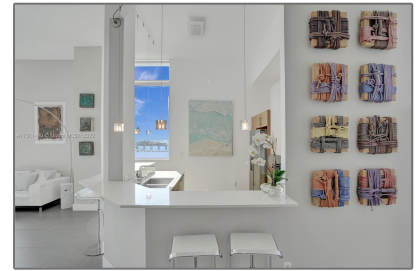

Residential Lease For Rent

1,400 Sqft - 725 NE 22nd St, Miami, Florida 33137

Basic Details

Property Type:	Residential Lease
Listing Type:	For Rent
Listing ID:	A11311420
Price:	\$6,000
Bedrooms:	2
Bathrooms:	2
Square Footage:	1,400 Sqft
Year Built:	2006

Features

✓	Swimming Pool:	In Ground
✓	Heating System:	Electric
✓	Cooling System:	Central Air, Electric
✓	View:	Bay, Ocean, Water
✓	Patio:	Porch/balcony, Open Balcony
✓	Furnished:	Furnished

Address Map

Country:	US
State:	FL
County:	Miami-Dade County
City:	Miami
Zipcode:	33137
Street:	725 NE 22nd St
Building Name:	NEW WAVE CONDO
Floor Number:	0
Longitude:	W81° 48' 51.6"
Latitude:	N25° 47' 54.7"