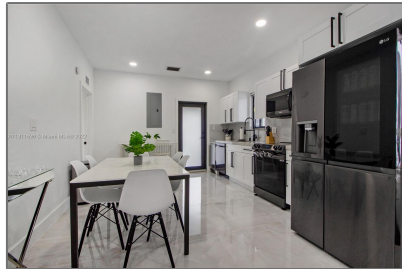

Residential Lease For Rent

1,310 Sqft - 4800 N Miami Ave, Miami, Florida
33127

Basic [Details](#)

Property Type: **Residential Lease**

Listing Type: **For Rent**

Listing ID: **A11311596**

Price: **\$4,325**