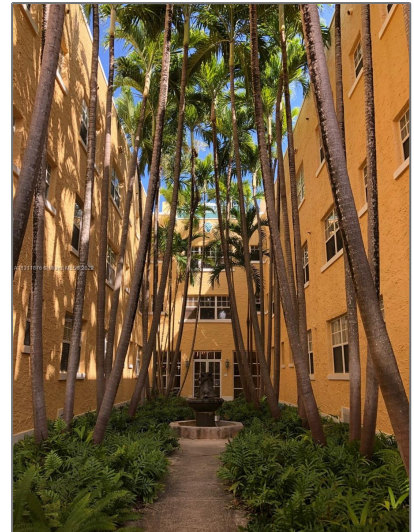

Residential Lease For Rent

730 Sqft - 1255 Pennsylvania Ave # 106, Miami Beach, Florida 33139

Basic [Details](#)

Property Type: **Residential Lease**

Listing Type: **For Rent**

Listing ID: **A11311876**

Price: **\$2,600**

City: **Miami Beach**

Zipcode: **33139**

Street: **1255 Pennsylvania Ave # 106**

Features

Furnished:

[Unfurnished](#)

Building Name: **THE ROOSEVELT
CONDO**

Floor Number: **0**