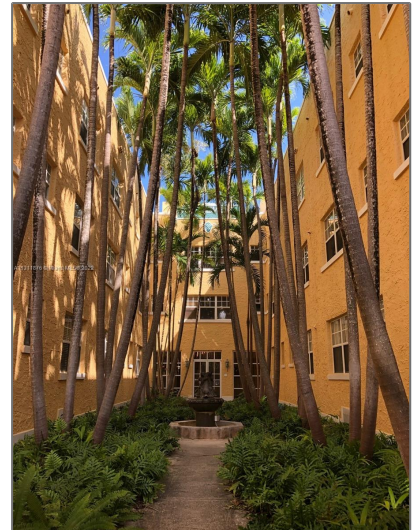

Residential Lease For Rent

730 Sqft - 1255 Pennsylvania Ave # 106, Miami Beach, Florida 33139

Basic [Details](#)

Property Type: **Residential Lease**

Listing Type: **For Rent**

Listing ID: **A11311876**

Price: **\$2,600**

City: **Miami Beach**

Zipcode: **33139**

Street: **1255 Pennsylvania Ave # 106**

Features

Furnished:

[Unfurnished](#)

Building Name: **THE ROOSEVELT
CONDO**

Floor Number: **0**