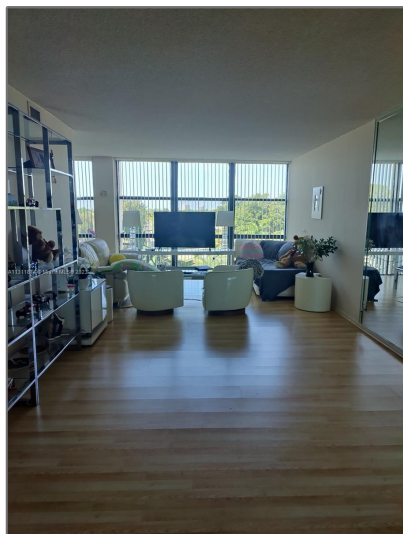

Residential For Sale

1,075 Sqft - 1000 Parkview Dr # 425, Hallandale Beach, Florida 33009

Basic [Details](#)

Property Type:	Residential
Listing Type:	For Sale
Listing ID:	A11311814
Price:	\$255,000
Bedrooms:	1
Rooms:	1
Bathrooms:	1
Half Bathrooms:	1
Square Footage:	1,075 Sqft
Year Built:	1976