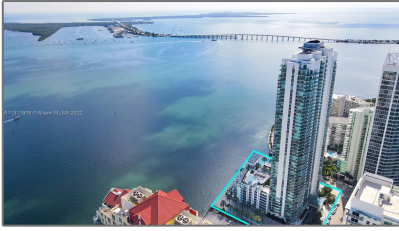

Residential Lease For Rent

1,730 Sqft - 1331 Brickell Bay Dr # 903, Miami, Florida 33131

Basic [Details](#)

Property Type: **Residential Lease**

Listing Type: **For Rent**

Listing ID: **A11311809**

Price: **\$8,950**

Address [Map](#)

Country: **US**

State: **FL**

County: **Miami-Dade County**

City: **Miami**

Zipcode: **33131**

Street: **1331 Brickell Bay Dr # 903**

Building Name: **JADE RESIDENCES AT BRICKE**