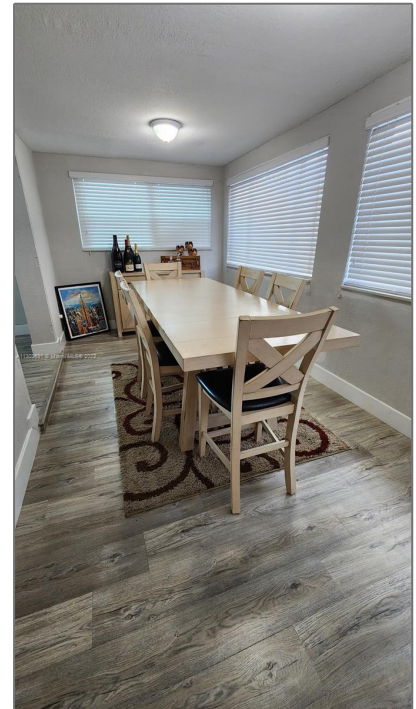

# Residential Lease For Rent

1,186 Sqft - 539 W 39th Pl, Hialeah, Florida 33012