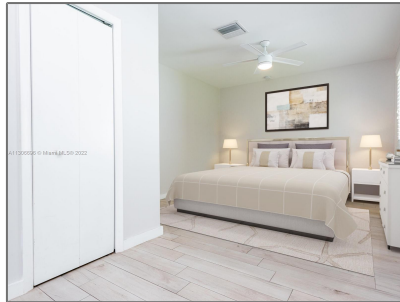

Residential Lease For Rent

1,400 Sqft - 842 NE 121 St, Biscayne Park, Florida 33161

Basic [Details](#)

Property Type: **Residential Lease**

Listing Type: **For Rent**

Listing ID: **A11306696**

Price: **\$3,795**