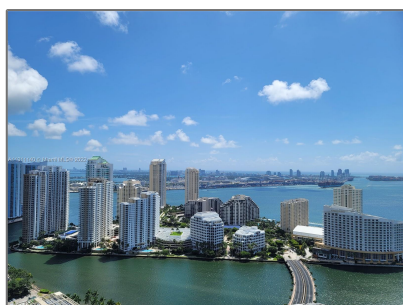

# Residential Lease For Rent

628 Sqft - 950 Brickell Bay Dr # 4108, Miami, Florida 33131

## Address [Map](#)

Country: **US**

State: **FL**

County: **Miami-Dade County**

City: **Miami**

Zipcode: **33131**

Street: **950 Brickell Bay Dr # 4108**

Building Name: **THE PLAZA 851 BRICKELL CON**