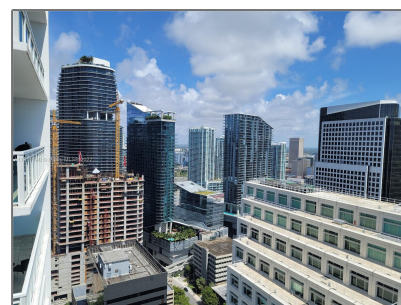

# Residential Lease For Rent

628 Sqft - 950 Brickell Bay Dr # 4108, Miami, Florida 33131