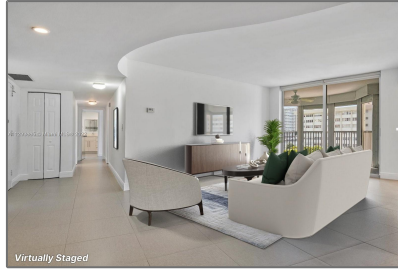

Residential For Sale

1,420 Sqft - 100 Golden Isles Dr # 515, Hallandale Beach, Florida 33009

Basic Details

Property Type: **Residential**

Listing Type: **For Sale**

Listing ID: **A11293885**

Price: **\$383,000**