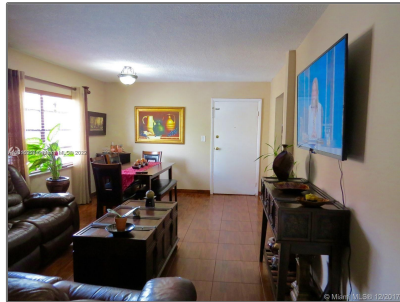

Residential Lease For Rent

852 Sqft - 1325 W 68th St # 211, Hialeah, Florida 33014

Basic Details

Property Type: **Residential Lease**

Listing Type: **For Rent**

Listing ID: **A11311257**

Price: **\$2,200**

Bedrooms: **2**