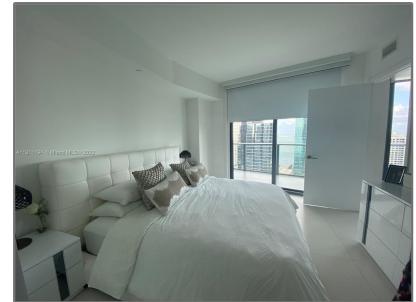

Residential Lease For Rent

977 Sqft - 1300 S Miami Ave # 2803, Miami,
Florida 33130

Basic [Details](#)

Property Type: **Residential Lease**

Listing Type: **For Rent**

Listing ID: **A11311194**

Price: **\$4,100**

City: **Miami**

Zipcode: **33130**

Street: **1300 S Miami Ave #
2803**

Building Name: **SLS BRICKELL**

Floor Number: **0**

Longitude: **W81° 48' 23.1"**

Features

✓ Swimming Pool: **Indoor**