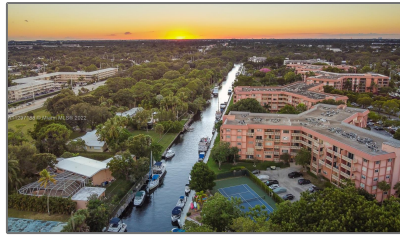

Residential For Sale

784 Sqft - 900 River Reach Dr # 103, Fort Lauderdale, Florida 33315

Basic [Details](#)

Property Type:	Residential
Listing Type:	For Sale
Listing ID:	A11297188
Price:	\$268,000
Bedrooms:	1
Bathrooms:	1
Square Footage:	784 Sqft
Year Built:	1971

Address [Map](#)

Country:	US
State:	FL
County:	Broward County
City:	Fort Lauderdale
Zipcode:	33315
Street:	900 River Reach Dr # 103
Building Name:	RIVER REACH 1 CONDO
Floor Number:	0
Longitude:	W81° 50' 45"