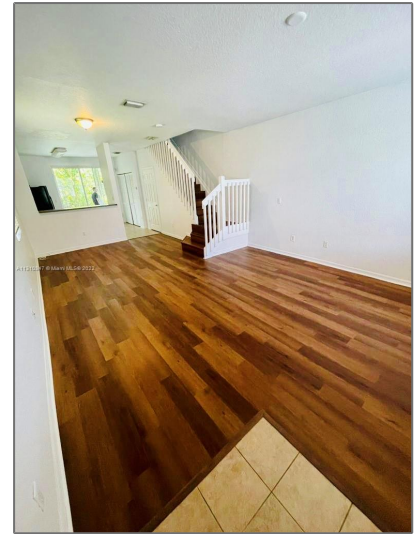

Residential Lease For Rent

1,259 Sqft - 1941 Hibiscus Ln, Riviera Beach,
Florida 33404

Basic [Details](#)

Property Type:	Residential Lease
Listing Type:	For Rent
Listing ID:	A11310847
Price:	\$1,900
Bedrooms:	3
Bathrooms:	2
Half Bathrooms:	1
Square Footage:	1,259 Sqft
Year Built:	2006
Lot Area:	712 Sqft