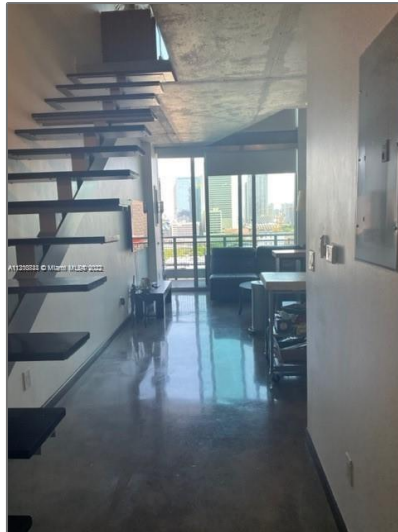

Residential Lease For Rent

795 Sqft - 690 SW 1st Ct # 1713, Miami, Florida
33130

Basic [Details](#)

Property Type:	Residential Lease
Listing Type:	For Rent
Listing ID:	A11310833
Price:	\$3,250
Bedrooms:	1
Bathrooms:	1
Half Bathrooms:	1
Square Footage:	795 Sqft
Year Built:	2006

Address [Map](#)

Country:	US
State:	FL
County:	Miami-Dade County
City:	Miami
Zipcode:	33130

Features

✓	Swimming Pool:	In Ground
✓	Heating System:	Central
✓	Cooling System:	Central Air
✓	View:	River
✓	Pet Allowed:	Restrictions Or Possible Restrictions
✓	Furnished:	Furnished