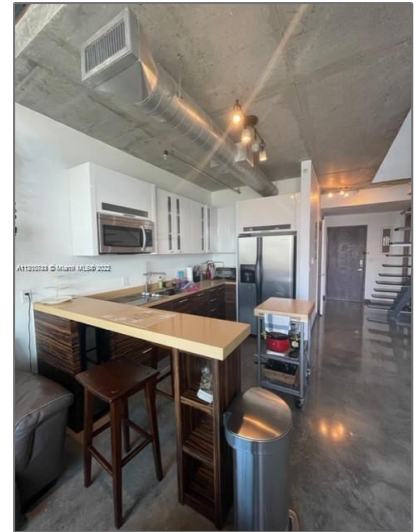

Residential Lease For Rent

795 Sqft - 690 SW 1st Ct # 1713, Miami, Florida
33130

Basic [Details](#)

Property Type:	Residential Lease
Listing Type:	For Rent
Listing ID:	A11310833
Price:	\$3,250
Bedrooms:	1
Bathrooms:	1
Half Bathrooms:	1
Square Footage:	795 Sqft
Year Built:	2006