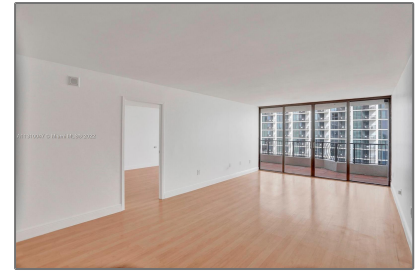

Residential Lease For Rent

860 Sqft - 555 NE 15th St # 20F, Miami, Florida
33132

Basic [Details](#)

Property Type: **Residential Lease**

Listing Type: **For Rent**

Listing ID: **A11310047**

Price: **\$2,700**