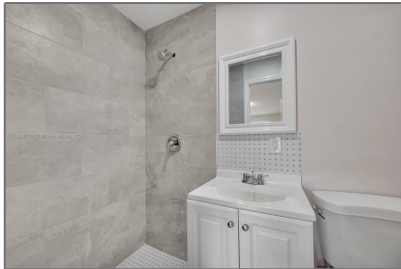

## Basic [Details](#)

Property Type: **Residential Lease**

Listing Type: **For Rent**

Listing ID: **A11310433**

Price: **\$2,400**

Bedrooms: **3**

Bathrooms: **2**

Square Footage: **909 Sqft**