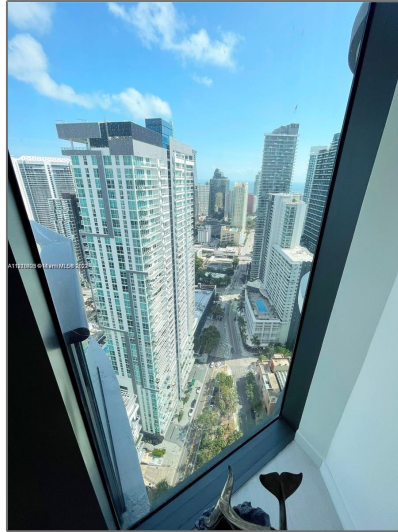

# Residential Lease For Rent

1,286 Sqft - 1000 Brickell Plz # 4301, Miami,  
Florida 33131