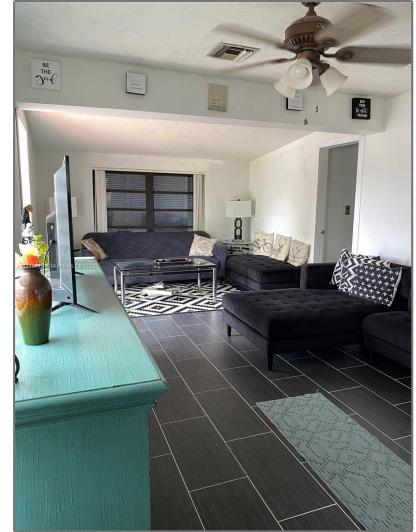

Residential Lease For Rent

1,049 Sqft - 5930 SW 39th Ct, Davie, Florida
33314

Basic [Details](#)

Property Type:	Residential Lease
Listing Type:	For Rent
Listing ID:	A11310179
Price:	\$3,295
Bedrooms:	3
Bathrooms:	1
Square Footage:	1,049 Sqft
Year Built:	1968
Lot Area:	6,400 Sqft