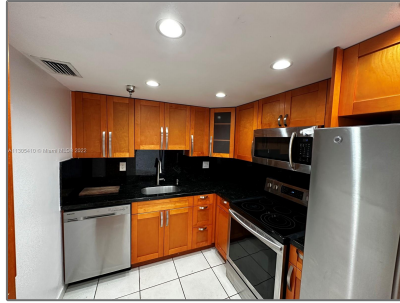

Residential Lease For Rent

1,227 Sqft - 9688 Fontainebleau Blvd # 408,
Miami, Florida 33172

Basic [Details](#)

Property Type: **Residential Lease**

Listing Type: **For Rent**

Listing ID: **A11305410**

Price: **\$2,525**