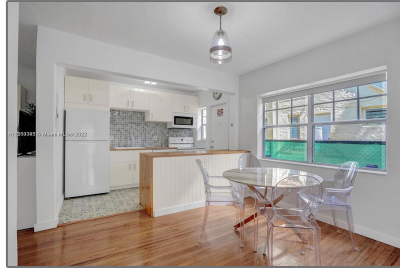

Residential Lease For Rent

640 Sqft - 915 8th St # 106, Miami Beach, Florida 33139

Basic [Details](#)

Property Type: **Residential Lease**

Listing Type: **For Rent**

Listing ID: **A11310343**

Price: **\$2,500**