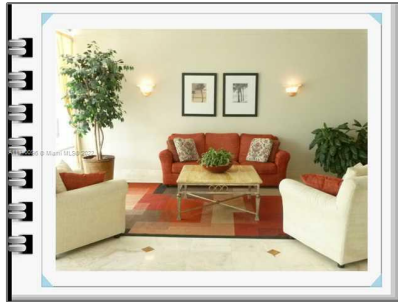

# Residential Lease For Rent

799 Sqft - 150 SE 25 RD # 15E, Miami, Florida  
33129