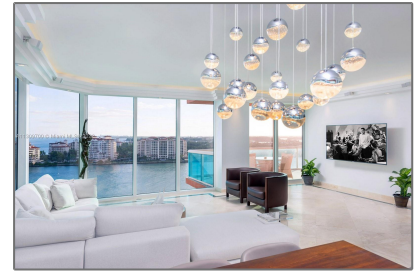

Residential Lease For Rent

2,340 Sqft - 300 S Pointe Dr # 1701, Miami Beach, Florida 33139

Basic [Details](#)

Property Type: **Residential Lease**

Listing Type: **For Rent**

Listing ID: **A11309700**

Price: **\$12,000**