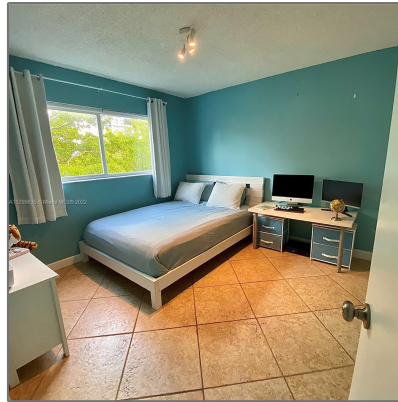

Residential Lease For Rent

784 Sqft - 2920 SW 28th Ter # 405, Miami,
Florida 33133

Basic Details

Property Type:	Residential Lease
Listing Type:	For Rent
Listing ID:	A11299635
Price:	\$2,600
Bedrooms:	2
Bathrooms:	2
Square Footage:	784 Sqft
Year Built:	1972

Features

✓	Heating System:	Central
✓	Cooling System:	Central Air
✓	Fence:	Fenced
✓	Patio:	Open Balcony
✓	Furnished:	Unfurnished

Address Map

Country:	US
State:	FL
County:	Miami-Dade County
City:	Miami
Zipcode:	33133
Street:	2920 SW 28th Ter # 405
Building Name:	GROVES EDGE CONDO