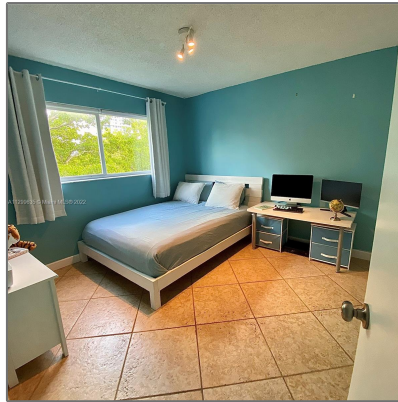

Residential Lease For Rent

784 Sqft - 2920 SW 28th Ter # 405, Miami,
Florida 33133

Basic Details

Property Type:	Residential Lease
Listing Type:	For Rent
Listing ID:	A11299635
Price:	\$2,600
Bedrooms:	2
Bathrooms:	2
Square Footage:	784 Sqft
Year Built:	1972