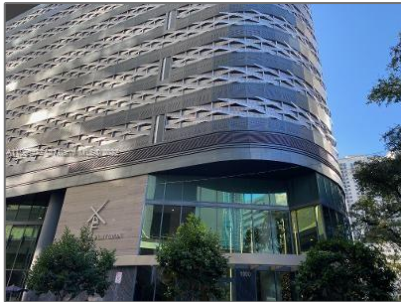

Residential Lease For Rent

1,022 Sqft - 1000 SE Brickell Plz # 3605, Miami, Florida 33131

Basic [Details](#)

Property Type: **Residential Lease**

Listing Type: **For Rent**

Listing ID: **A11299477**

Price: **\$5,200**

City: **Miami**

Zipcode: **33131**

Street: **1000 SE Brickell
Plz # 3605**

Building Name: **BRICKELL
FLATIRON CONDO**

Floor Number: **0**

Longitude: **W81° 48' 26.2"**

Features

Pet Allowed: **Maximum 20 Lbs**