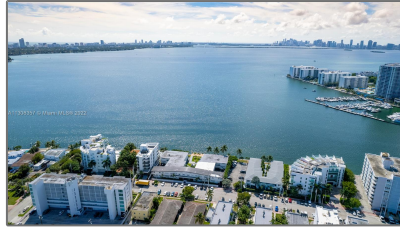

Residential Lease For Rent

1,200 Sqft - 1940 Bay Dr # 14, Miami Beach,
Florida 33141

Basic [Details](#)

Property Type:	Residential Lease
Listing Type:	For Rent
Listing ID:	A11308357
Price:	\$2,750
Bedrooms:	2
Bathrooms:	2
Square Footage:	1,200 Sqft
Year Built:	1955
Lot Area:	35,400 Sqft

Features

✓ Heating System:	Central
✓ Cooling System:	Central Air
✓ View:	Bay, Garden, Other
✓ Pet Allowed:	More Than 20 Lbs
✓ Patio:	Deck
✓ Furnished:	Unfurnished

Address [Map](#)

Country:	US
State:	FL
County:	Miami-Dade County
City:	Miami Beach
Zipcode:	33141
Street:	1940 Bay Dr # 14
Building Name:	ISLE OF NORMANDY MIAMI VI
Floor Number:	0