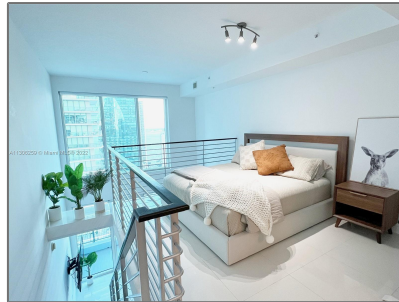

Residential Lease For Rent

881 Sqft - 60 SW 13th St # 2802, Miami, Florida
33130

Basic Details

Property Type:	Residential Lease
Listing Type:	For Rent
Listing ID:	A11306259
Price:	\$3,300
Bedrooms:	1
Bathrooms:	1
Half Bathrooms:	1
Square Footage:	881 Sqft
Year Built:	2008