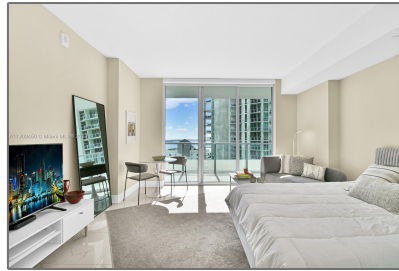

Residential Lease For Rent

375 Sqft - 1300 Brickell Bay Dr # 1806, Miami, Florida 33131

Basic [Details](#)

Property Type: **Residential Lease**

Listing Type: **For Rent**

Listing ID: **A11309450**

Price: **\$3,250**

City: **Miami**

Zipcode: **33131**

Street: **1300 Brickell Bay
Dr # 1806**

Building Name: **BRICKELLHOUSE
CONDO**

Floor Number: **0**

Longitude: **W81° 48' 35.3"**

Features

✓ Swimming Pool: **Heated, Hot Tub**