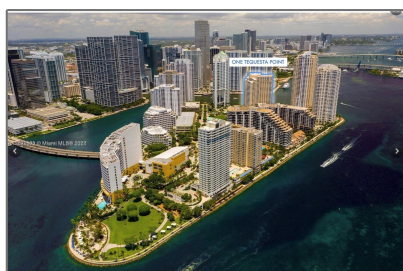

Residential Lease For Rent

1,410 Sqft - 888 Brickell Key Dr # 1600, Miami, Florida 33131

Basic [Details](#)

Property Type: **Residential Lease**

Listing Type: **For Rent**

Listing ID: **A11291565**

Price: **\$4,300**

County: **Miami-Dade County**

City: **Miami**

Zipcode: **33131**

Street: **888 Brickell Key Dr
1600**

Building Name: **ONE TEQUESTA
POINT CONDO**

Floor Number: **0**

Features

Swimming Pool: **In Ground**