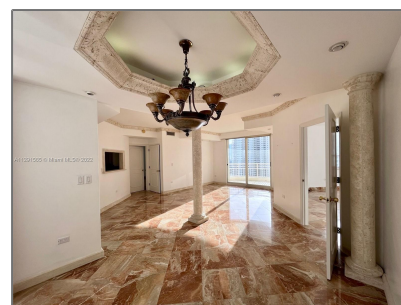

Residential Lease For Rent

1,410 Sqft - 888 Brickell Key Dr # 1600, Miami, Florida 33131

Basic [Details](#)

Property Type: **Residential Lease**

Listing Type: **For Rent**

Listing ID: **A11291565**

Price: **\$4,300**