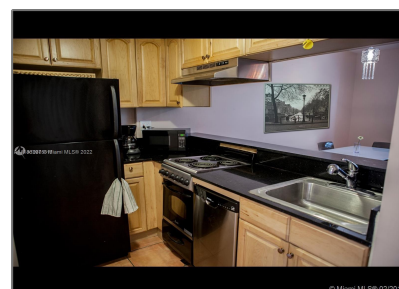

Residential For Sale

840 Sqft - 1350 Pennsylvania Ave # 104, Miami Beach, Florida 33139

Basic Details

Property Type:	Residential
Listing Type:	For Sale
Listing ID:	A11186397
Price:	\$365,000
Bedrooms:	2
Bathrooms:	2
Square Footage:	840 Sqft
Year Built:	1925

Features

✓ Heating System:	Central
✓ Cooling System:	Central Air
✓ Fence:	Fenced
✓ View:	Garden View
✓ Pet Allowed:	Restrictions Or Possible Restrictions

Address Map

Country:	US
State:	FL
County:	Miami-Dade County
City:	Miami Beach
Zipcode:	33139
Street:	1350 Pennsylvania Ave # 104
Building Name:	BRISTOL CONDO
Floor Number:	0
Longitude:	W81° 51' 55.4"
Latitude:	N25° 47' 6.3"