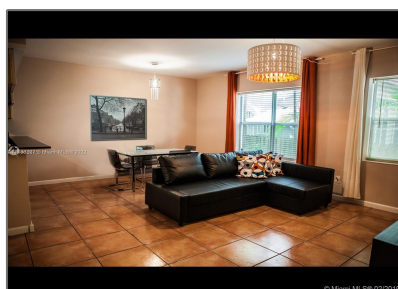

Residential For Sale

840 Sqft - 1350 Pennsylvania Ave # 104, Miami Beach, Florida 33139

Basic Details

Property Type:	Residential
Listing Type:	For Sale
Listing ID:	A11186397
Price:	\$365,000
Bedrooms:	2
Bathrooms:	2
Square Footage:	840 Sqft
Year Built:	1925

Features

✓ Heating System:	Central
✓ Cooling System:	Central Air
✓ Fence:	Fenced
✓ View:	Garden View
✓ Pet Allowed:	Restrictions Or Possible Restrictions

Address Map

Country:	US
State:	FL
County:	Miami-Dade County
City:	Miami Beach
Zipcode:	33139
Street:	1350 Pennsylvania Ave # 104
Building Name:	BRISTOL CONDO
Floor Number:	0
Longitude:	W81° 51' 55.4"
Latitude:	N25° 47' 6.3"