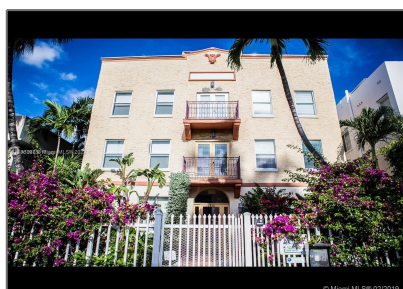

Residential For Sale

840 Sqft - 1350 Pennsylvania Ave # 104, Miami Beach, Florida 33139

Basic Details

Property Type:	Residential
Listing Type:	For Sale
Listing ID:	A11186397
Price:	\$365,000
Bedrooms:	2
Bathrooms:	2
Square Footage:	840 Sqft
Year Built:	1925

Features

✓ Heating System:	Central
✓ Cooling System:	Central Air
✓ Fence:	Fenced
✓ View:	Garden View
✓ Pet Allowed:	Restrictions Or Possible Restrictions

Address Map

Country:	US
State:	FL
County:	Miami-Dade County
City:	Miami Beach
Zipcode:	33139
Street:	1350 Pennsylvania Ave # 104
Building Name:	BRISTOL CONDO
Floor Number:	0
Longitude:	W81° 51' 55.4"
Latitude:	N25° 47' 6.3"