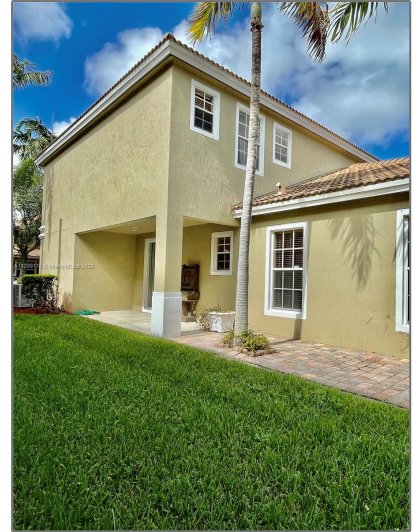

Residential Lease For Rent

2,761 Sqft - 1447 W Bexley Park Dr, Delray Beach, Florida 33445

Basic [Details](#)

Property Type:	Residential Lease
Listing Type:	For Rent
Listing ID:	A11299115
Price:	\$3,800
Bedrooms:	3
Bathrooms:	2
Half Bathrooms:	1
Square Footage:	2,761 Sqft
Year Built:	2005
Lot Area:	6,300 Sqft