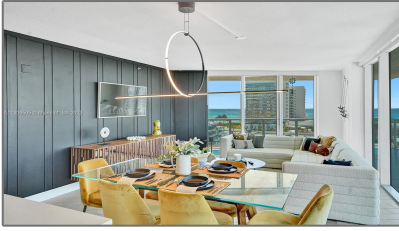

Residential Lease For Rent

1,230 Sqft - 6700 Indian Creek Dr # 902, Miami Beach, Florida 33141

Basic [Details](#)

Property Type: **Residential Lease**

Listing Type: **For Rent**

Listing ID: **A11306505**

Price: **\$9,000**