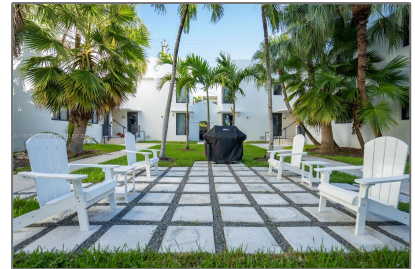

Residential Lease For Rent

726 Sqft - 1985 Bay Dr # 105, Miami Beach,
Florida 33141

Basic [Details](#)

Property Type:	Residential Lease
Listing Type:	For Rent
Listing ID:	A11305963
Price:	\$2,600
Bedrooms:	2
Bathrooms:	1
Square Footage:	726 Sqft
Year Built:	1938
Lot Area:	21,790 Sqft

Features

✓ Heating System:	Central
✓ Cooling System:	Central Air
✓ Fence:	Fenced
✓ View:	Garden, Other
✓ Pet Allowed:	More Than 20 Lbs
✓ Furnished:	Unfurnished

Address [Map](#)

Country:	US
State:	FL
County:	Miami-Dade County
City:	Miami Beach
Zipcode:	33141
Street:	1985 Bay Dr # 105
Building Name:	ISLE OF NORMANDY
Floor Number:	0
Longitude:	W81° 51' 30"