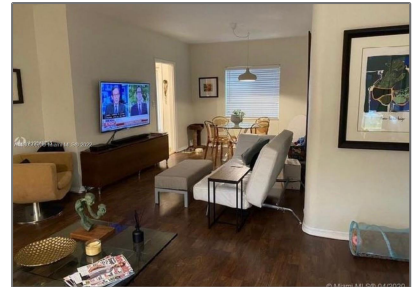

Residential Lease For Rent

705 Sqft - 721 NE 16th Ave # 721D, Fort
Lauderdale, Florida 33304

Basic [Details](#)

Property Type: **Residential Lease**

Listing Type: **For Rent**

Listing ID: **A11305057**

Price: **\$2,000**