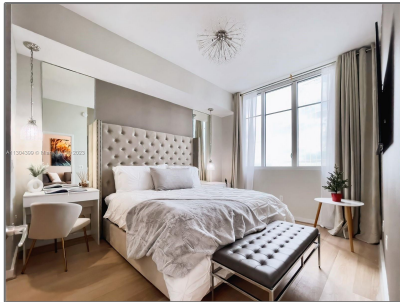

Residential Lease For Rent

1,233 Sqft - 300 S Australian Ave # 1506, West
Palm Beach, Florida 33401

Basic [Details](#)

Property Type: **Residential Lease**

Listing Type: **For Rent**

Listing ID: **A11304399**