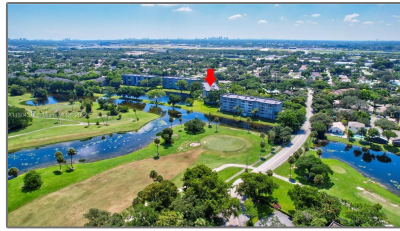

Residential For Sale

1,357 Sqft - 4145 Cypress Reach Ct # 502,
Pompano Beach, Florida 33069

Basic [Details](#)

Property Type:	Residential
Listing Type:	For Sale
Listing ID:	A11304377
Price:	\$285,000
Bedrooms:	2
Bathrooms:	2
Square Footage:	1,357 Sqft
Year Built:	1985

Address [Map](#)

Country:	US
State:	FL
County:	Broward County
City:	Pompano Beach
Zipcode:	33069
Street:	4145 Cypress Reach Ct # 502

Features

✓	Heating System:	Central
✓	Cooling System:	Central Air
✓	View:	Water View, Lake, Tennis Court View
✓	Pet Allowed:	Maximum 20 Lbs
✓	Patio:	Awning(s)