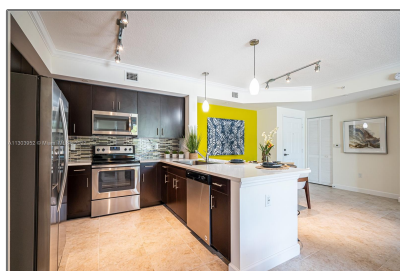

Residential Lease For Rent

799 Sqft - 14050 Pacific Point Pl # 104, Delray Beach, Florida 33484

Basic [Details](#)

Property Type: **Residential Lease**

Listing Type: **For Rent**

Listing ID: **A11303952**

Price: **\$2,300**