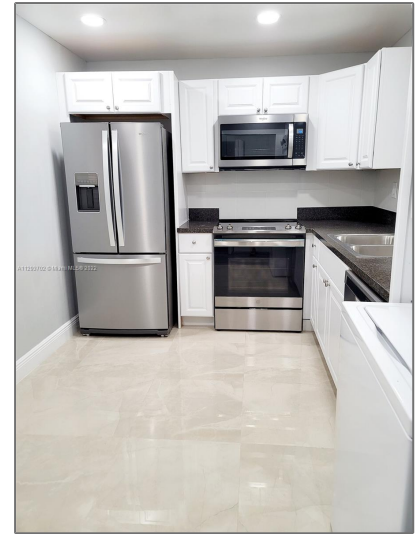

Residential Lease For Rent

1,010 Sqft - 2860 Somerset Dr # 217K,
Lauderdale Lakes, Florida 33311

Basic [Details](#)

Property Type: **Residential Lease**

Listing Type: **For Rent**

Listing ID: **A11293702**