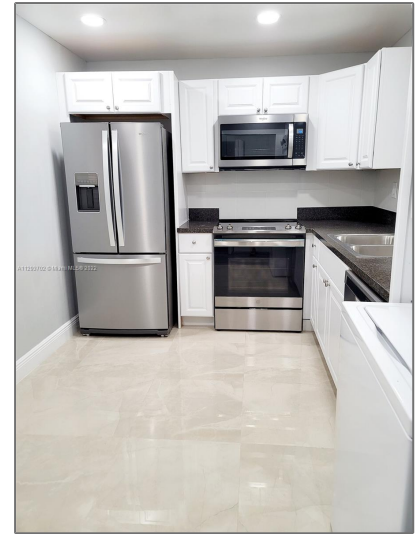

Residential Lease For Rent

1,010 Sqft - 2860 Somerset Dr # 217K,
Lauderdale Lakes, Florida 33311

Basic [Details](#)

Property Type: **Residential Lease**

Listing Type: **For Rent**

Listing ID: **A11293702**

Price: **$1,800**

Bedrooms: **2**

Bathrooms: **2**

Square Footage: **1,010 Sqft**

Year Built: **1979**

Features

✓ Swimming Pool: **In Ground**

✓ Heating System: **Central**

✓ Cooling System: **Central Air, Ceiling Fan(s)**

✓ Fence: **Fenced**

✓ View: **Garden**

✓ Patio: **Porch/balcony**

✓ Furnished: **Unfurnished**

Address [Map](#)

Country: **US**

State: **FL**

County: **Broward County**

City: **Lauderdale Lakes**

Zipcode: **33311**