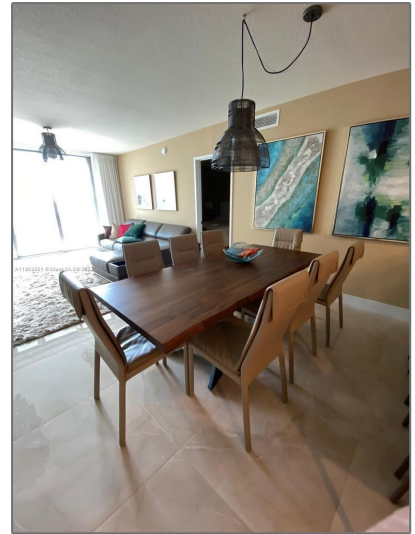

# Residential Lease For Rent

1,524 Sqft - 300 Sunny Isles Blvd # 1506, Sunny Isles Beach, Florida 33160