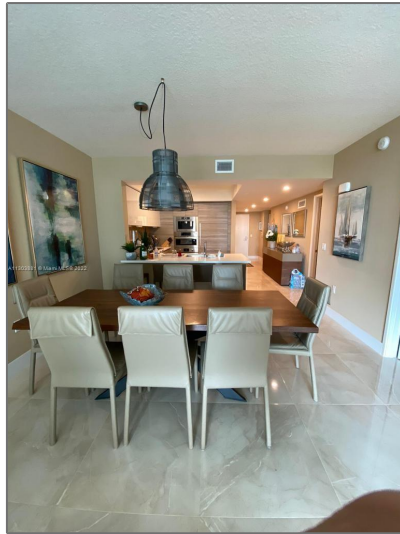

# Residential Lease For Rent

1,524 Sqft - 300 Sunny Isles Blvd # 1506, Sunny Isles Beach, Florida 33160