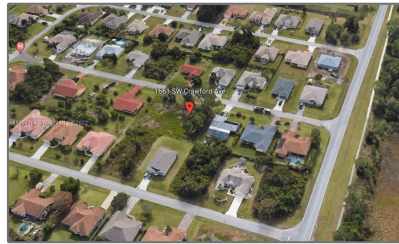

Land/boat Docks For Sale

- 1661 Crawford Ave, Port St. Lucie, Florida 34953

Basic [Details](#)

Property Type:	Land/boat Docks
Listing Type:	For Sale
Listing ID:	A11304164
Price:	\$95,000
Lot Area:	10,000 Sqft

Address [Map](#)

Country:	US
State:	FL
County:	St Lucie County
City:	Port St. Lucie
Zipcode:	34953
Street:	1661 Crawford Ave
Building Name:	PORT ST LUCIE SECTION 14
Floor Number:	0
Longitude:	W81° 36' 5.6"
Latitude:	N27° 15' 1"