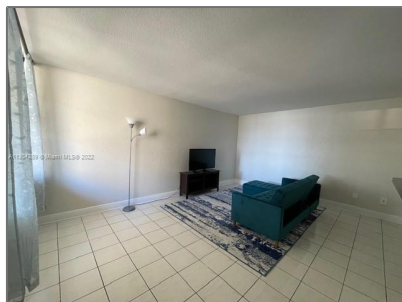

Residential Lease For Rent

650 Sqft - 631 Jefferson Ave # 203, Miami Beach, Florida 33139

Basic [Details](#)

Property Type: **Residential Lease**

Listing Type: **For Rent**

Listing ID: **A11304289**

Price: **\$2,200**