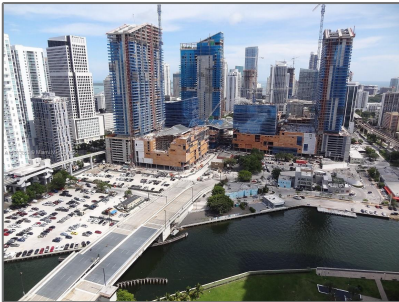

Residential Lease For Rent

1,050 Sqft - 350 S Miami Ave # 3414, Miami,
Florida 33130

Basic [Details](#)

Property Type: **Residential Lease**

Listing Type: **For Rent**

Listing ID: **A11303859**

Price: **\$4,000**

City: **Miami**

Zipcode: **33130**

Street: **350 S Miami Ave #
3414**

Building Name: **WIND CONDO**

Floor Number: **0**

Longitude: **W81° 48' 20.7"**

Features

✓ Swimming Pool: **Community**