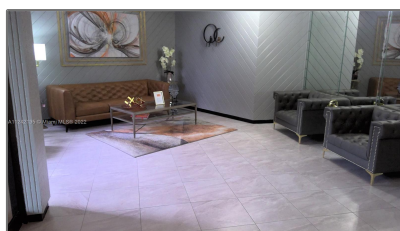

Residential For Sale

1,160 Sqft - 1400 St Charles PL # 620, Pembroke Pines, Florida 33026

Basic [Details](#)

Property Type: **Residential**

Listing Type: **For Sale**

Listing ID: **A11242135**

Price: **\$245,900**