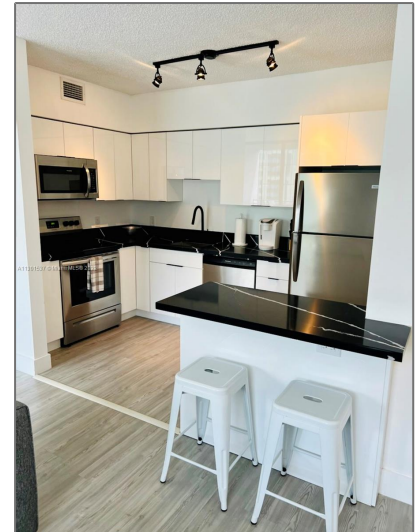

Residential Lease For Rent

806 Sqft - 1330 West Ave # 1512, Miami Beach,
Florida 33139

Basic Details

Property Type:	Residential Lease
Listing Type:	For Rent
Listing ID:	A11301537
Price:	\$3,950
Bedrooms:	1
Bathrooms:	1
Square Footage:	806 Sqft
Year Built:	2001