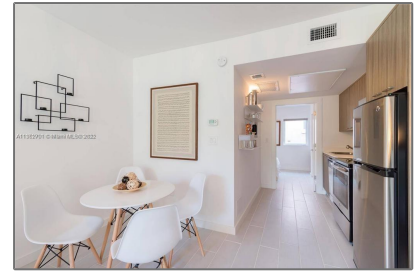

Residential Lease For Rent

429 Sqft - 740 Meridian Ave # 14, Miami Beach,
Florida 33139

Basic [Details](#)

Property Type: **Residential Lease**

Listing Type: **For Rent**

Listing ID: **A11302701**

Price: **\$2,125**