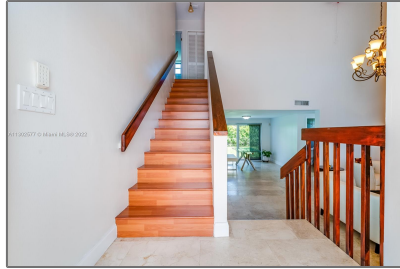

# Residential Lease For Rent

2,401 Sqft - 1843 SW 138th Ave, Miami, Florida  
33175