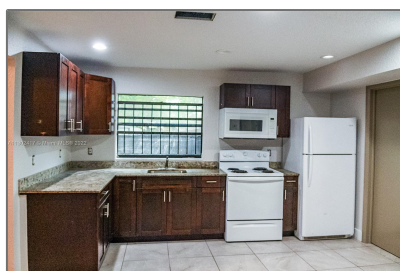

Residential Lease For Rent

3,269 Sqft - 3521 NW 9th Ct, Lauderdale, Florida
33311

Basic [Details](#)

Property Type: **Residential Lease**

Listing Type: **For Rent**

Listing ID: **A11302417**

Price: **\$2,100**