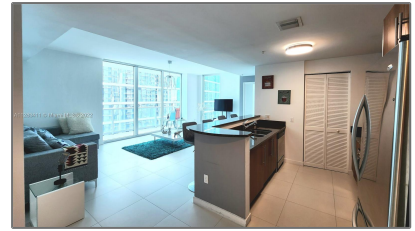

Residential Lease For Rent

1,017 Sqft - 300 S BISCAYNE BLVD # T3302,
Miami, Florida 33131

Basic [Details](#)

Property Type: **Residential Lease**

Listing Type: **For Rent**

Listing ID: **A11283411**

Price: **\$4,100**