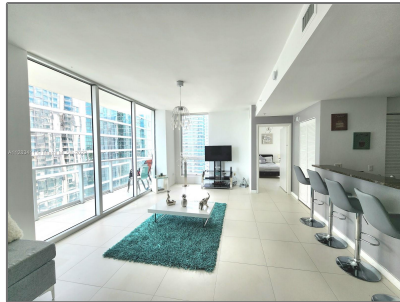

Residential Lease For Rent

1,017 Sqft - 300 S BISCAYNE BLVD # T3302,
Miami, Florida 33131

Basic [Details](#)

Property Type: **Residential Lease**

Listing Type: **For Rent**

Listing ID: **A11283411**

Price: **\$4,100**