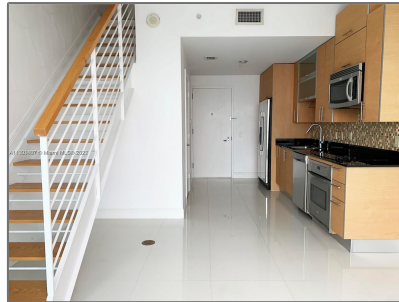

# Residential Lease For Rent

672 Sqft - 60 SW 13th St # 2617, Miami, Florida  
33130