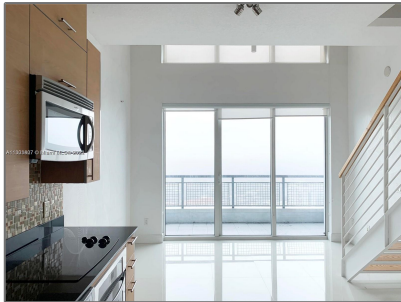

# Residential Lease For Rent

672 Sqft - 60 SW 13th St # 2617, Miami, Florida  
33130