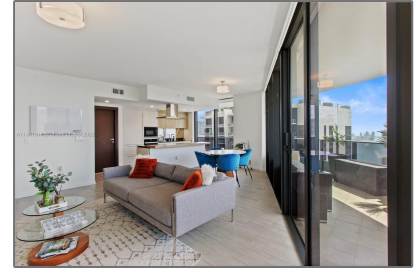

Residential Lease For Rent

1,286 Sqft - 1000 Brickell Plaza # 4801, Miami, Florida 33131

Basic [Details](#)

Property Type: **Residential Lease**

Listing Type: **For Rent**

Listing ID: **A11301314**

Price: **\$9,500**

County: **Miami-Dade County**

City: **Miami**

Zipcode: **33131**

Street: **1000 Brickell Plaza
4801**

Building Name: **BRICKELL
FLATIRON CONDO**

Floor Number: **0**

Features

✓ Swimming Pool: **Heated, Private, In Ground**